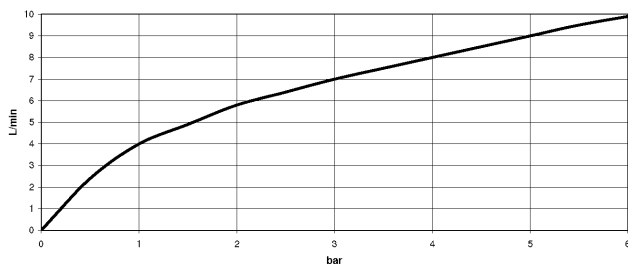

DORNBACHT LYV Single-lever mixer Pull-out with spray function - Chrome

33 960 110

- 230mm projection
- pivotable spout 120°
- air-enriched flow and spray flow
- fabric braided hose 1500 mm
- max. flow 7 l/min at 3 bar flow pressure

Intrinsic protection against back flow.

	Chrome	33 960 110-00
	Soft Black	33 960 110-69
	Brushed Nickel	33 960 110-70

DORNBRAUCH LYV Single-lever mixer Pull-out with spray function - Chrome

33 960 110

Flow rate chart